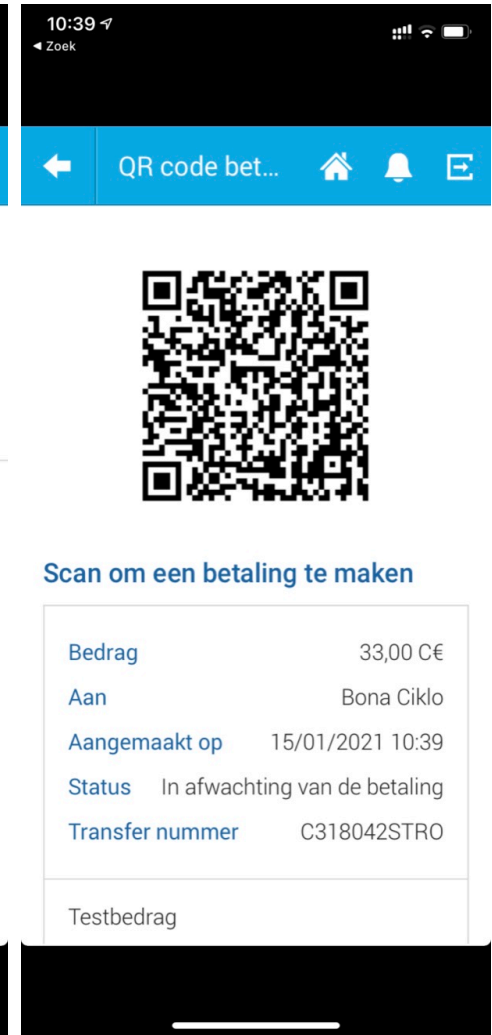

Betaal App

Betaalomgeving

The screenshot shows the user interface of the Circuit Nederland website. At the top left is the logo for 'CIRCUIT' with the tagline 'CIRCUITNEDERLAND.NL - @NDER GELD'. To the right of the logo are icons for email, notifications, and the user profile 'BonaCiklo'. A search bar labeled 'Snel zoeken ...' is positioned to the right of the navigation menu. The navigation menu includes 'Start', 'Geldzaken', 'Deelnemers', 'Marktplaats', and 'Persoonlijk'. On the left side, there is a sidebar with 'Handelsrekening' (showing a balance of 224,50 CE) and 'Activiteitenoverzicht' (listing 0 advertisements, 0 references, and 0 unread messages). The main content area features a grid of icons for 'Rekening-informatie', 'Deelnemer betalen', 'Deelnemer zoeken', 'Contactpersonen weergeven', 'Profiel bijwerken', 'Berichten bekijken', and 'Help'. Below this grid, a green heading reads 'Welkom op je Circuit Nederland rekening', followed by a paragraph explaining how to find participating businesses and a section titled 'Waar kan ik circulaire euro's uitgeven?' with a brief explanation.